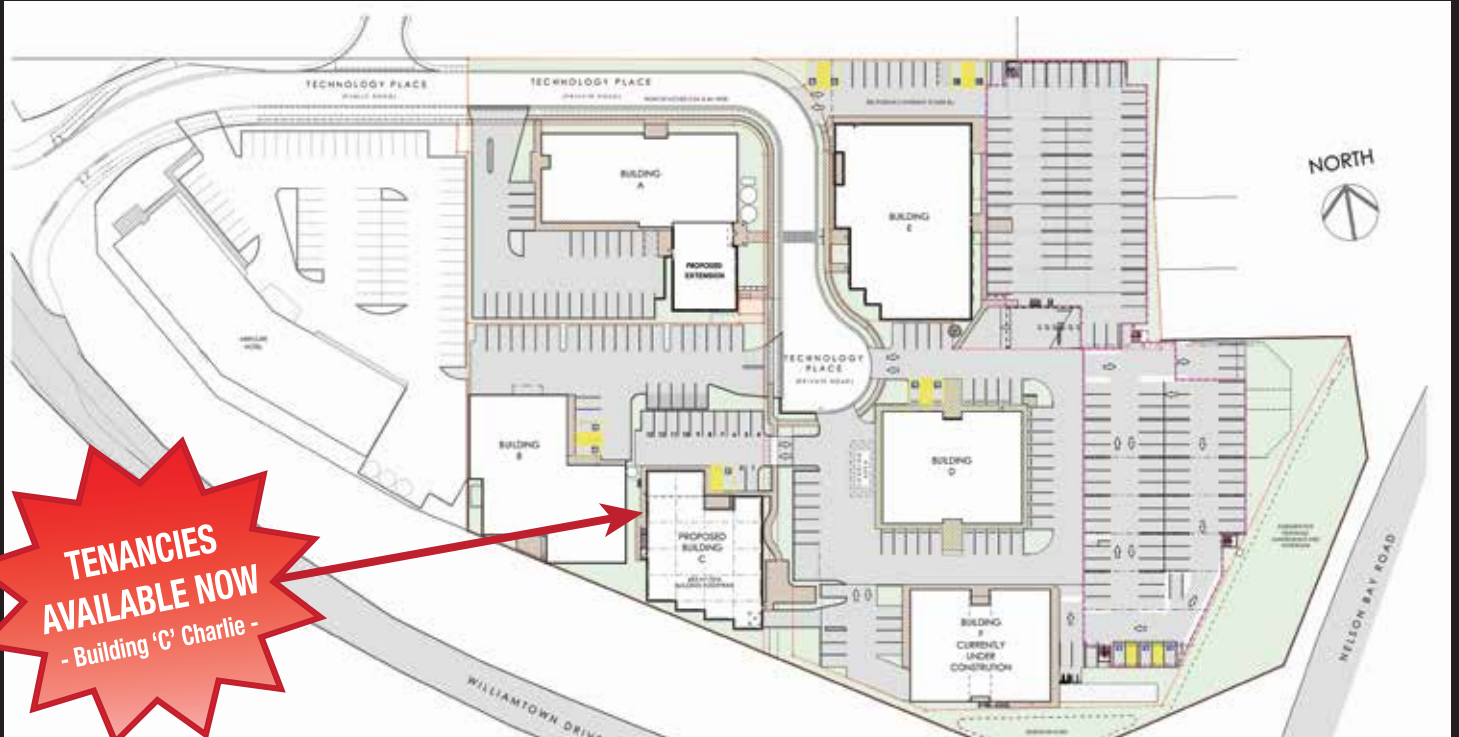

CHARLIE BUILDING

Building	Suite	Floor Area	Status
Charlie	C1.01	312 m2	Available
Charlie	C1.02	263 m2	Under Offer
Charlie	C2.01	552 m2	Under Offer

**WILLIAMTOWN
AEROSPACE CENTRE**
james@wacholdings.com.au
WilliamstownAerospace.com.au